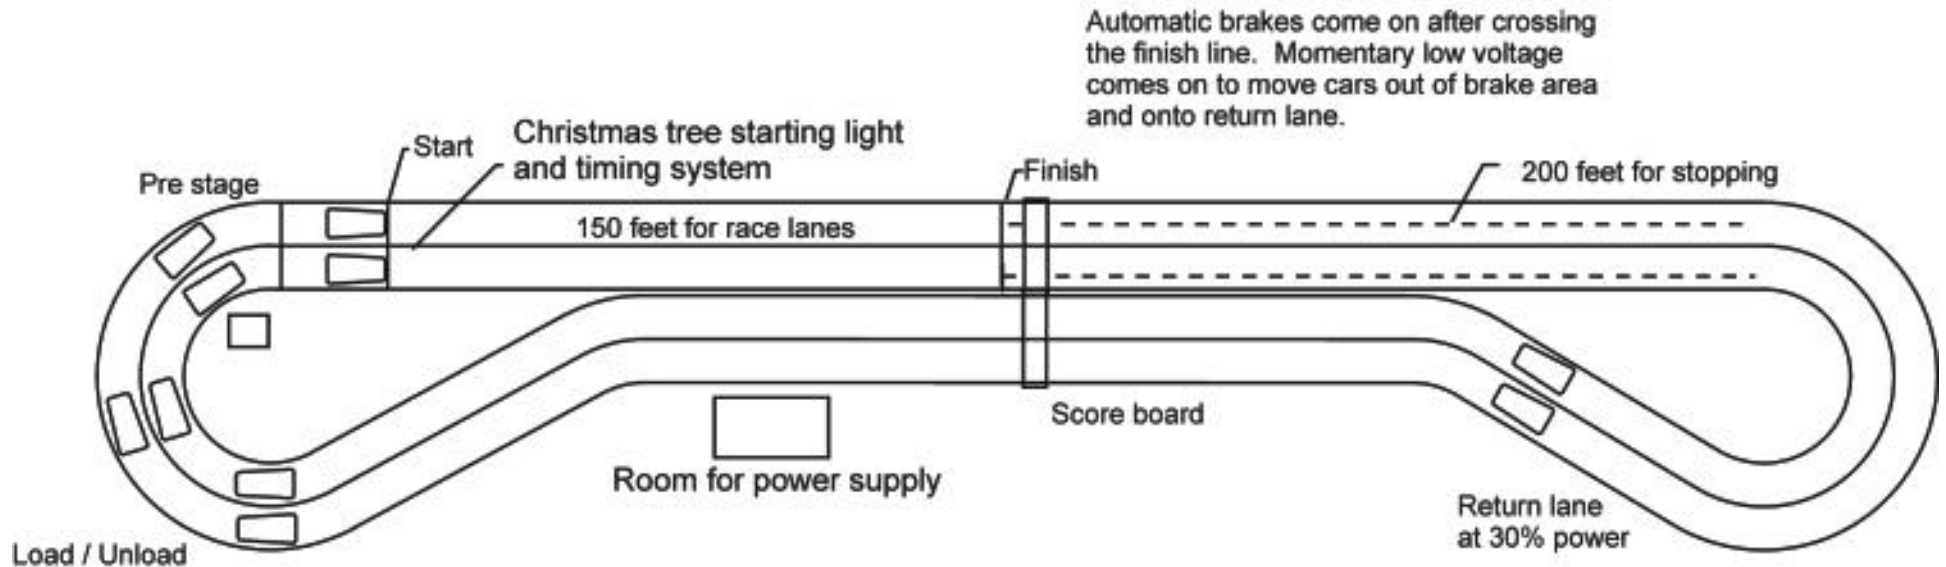

RE Enterprises, Inc.

4014 State Hwy. 138 Phelan, CA 92371

(760) 249-6942 Fax (760) 249-3123

<http://www.reent.com>

FunnyCar Dragster

All Electric

420 feet total track length 90 feet total track width